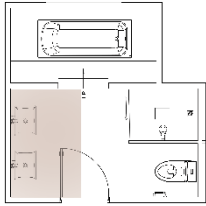

Design Visuals: Basin Area