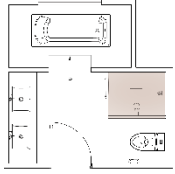

Design Visuals: Shower Area