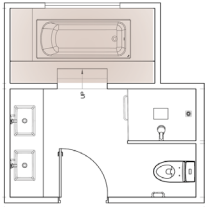

Design Visuals: Optional Images