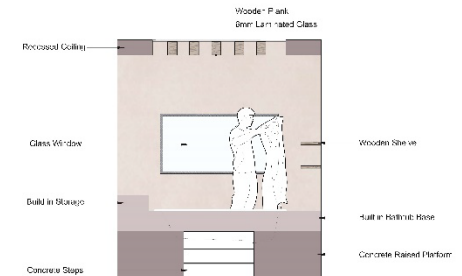

Design: Floor Plan and Elevations

Area: 9.6 sqm

The floorplan is divided into two distinct zones, with two different height differences to separate the functions of the spaces.

The entrance of the bathroom is facing steps that lead into a space where the majority of the view is blocked by concrete walls, done to stimulate ones imagination and wonder.

The lower level of the bathroom is where the vanity, shower and toilet is located.

Vanity and Bathtub Elevation
SCALE: 1:20

Bathtub, Shower and Toilet Elevation
SCALE: 1:20

Bathtub Elevation
SCALE: 1:20

**Design
Visuals:
Full
Bathroom**

Isometric.

Design Visuals: Shower Area

Seamless textures and a warm colour palette for an inviting and relaxing atmosphere. The shower door is a material that allows some light to pass through while remaining private at the same time. The shower features products from the EasySET collection that is smart and customizable, allowing the guest to have a spa-light experience.