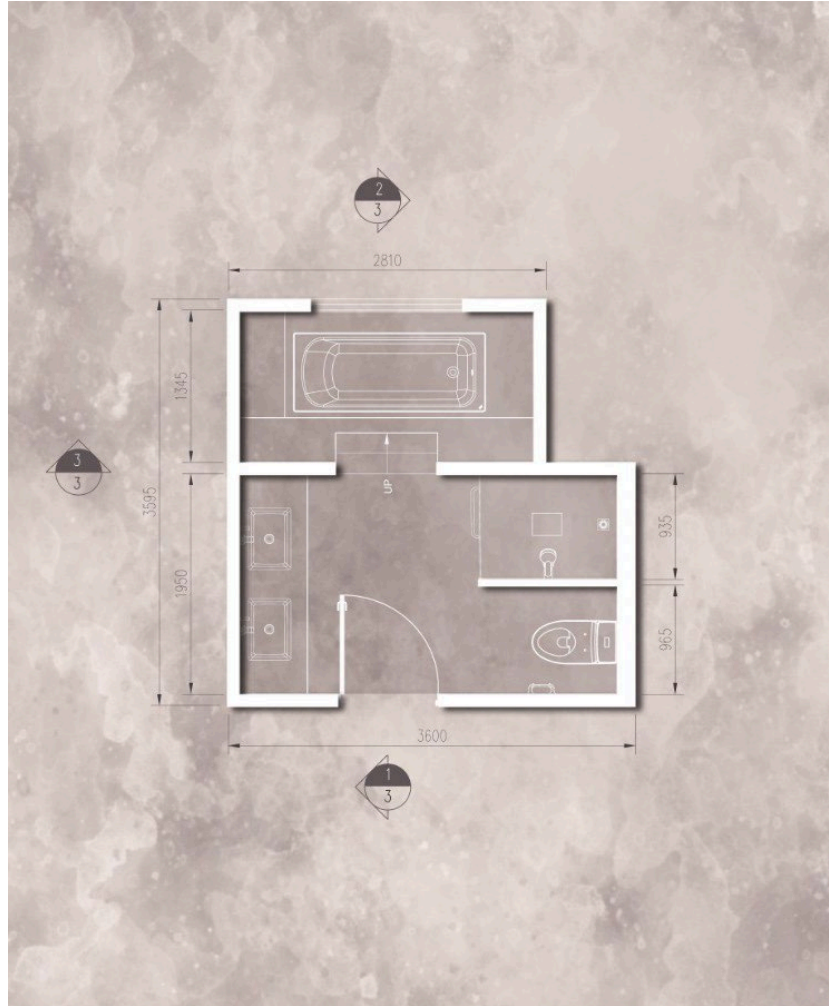

Design: Floor Plan and Elevations

Area: 9.6 sqm

The floorplan is divided into two distinct zones, with two different height differences to separate the functions of the spaces.

The entrance of the bathroom is facing steps that lead into a space where the majority of the view is blocked by concrete walls, done to stimulate ones imagination and wonder.

The lower level of the bathroom is where the vanity, shower and toilet is located.

Vanity and Bathtub Elevation
SCALE: 1:20

Bathtub, Shower and Toilet Elevation
SCALE: 1:20

Bathtub Elevation
SCALE: 1:20

**Design
Visuals:
Full
Bathroom**

Isometric.

Design Visuals: Shower Area

Seamless textures and a warm colour palette for an inviting and relaxing atmosphere. The shower door is a material that allows some light to pass through while remaining private at the same time. The shower features products from the EasySET collection that is smart and customizable, allowing the guest to have a spa-light experience.

**Design
Visuals:
Toilet
Area**

**Minimal.
Uncluttered.
Seamless.
Warm/Inviting.**

Design Visuals: Basin Area

The vanity is made up of the same material and colour as the concrete floor to create harmony within the space. With wood used for storage and ceiling panels adds a layer of visual interest to give the space more character. The warm pink tones were inspired by the colours often found in the desert.